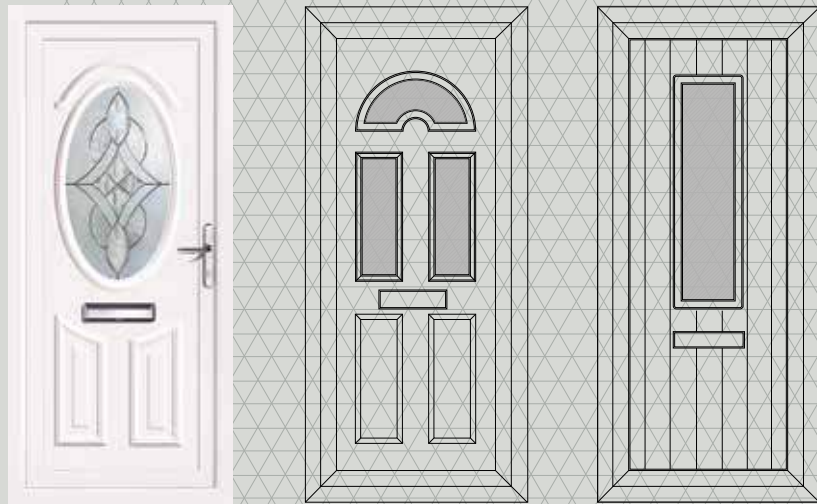

# Crafted Precision

A collection of high-quality PVCu doors individually designed and crafted for your home.

AUTHENTIC PRODUCT  
**VIRTUOSO**  
DOORS  
AUTHENTIC PRODUCT